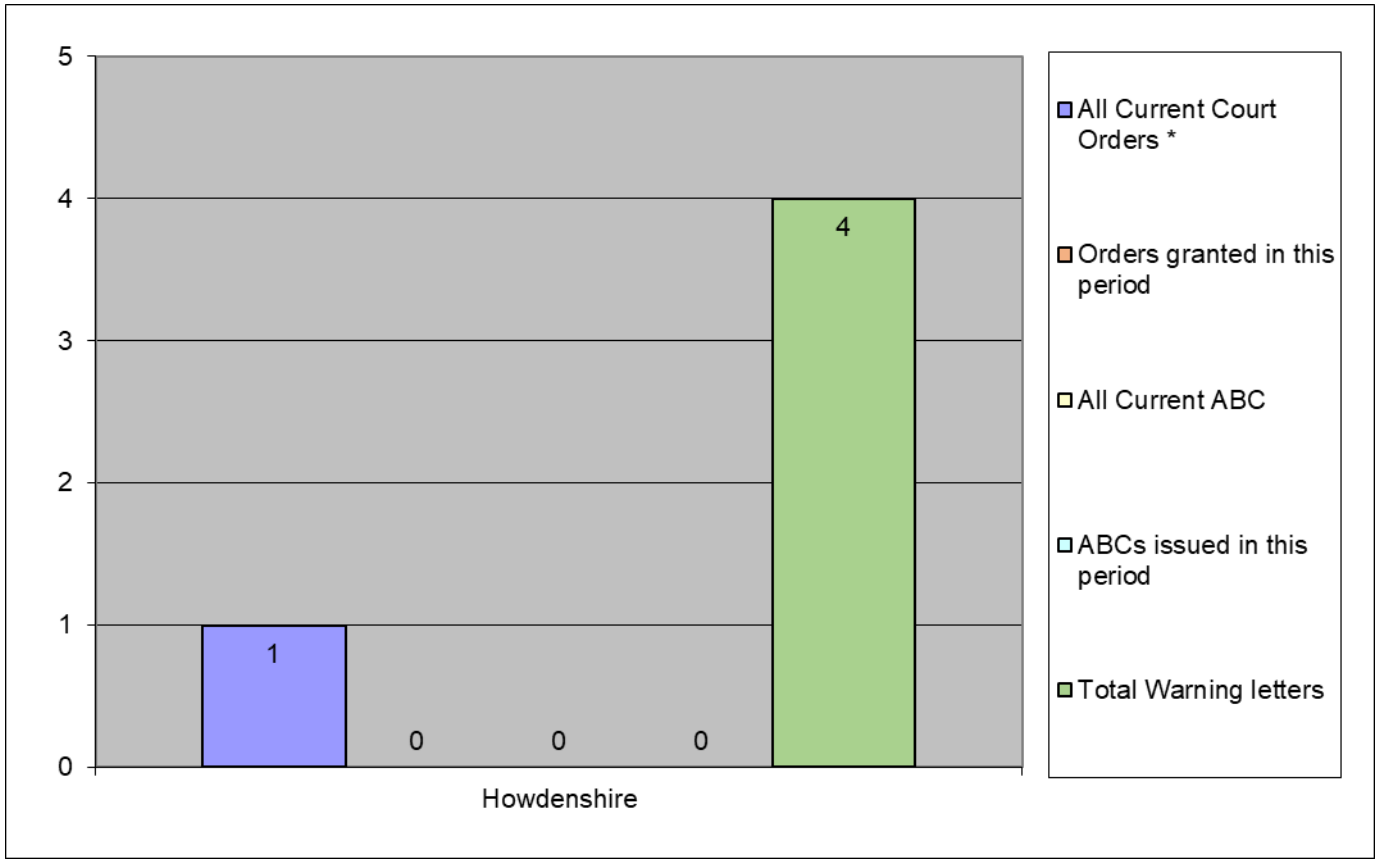

Calls for Service to the ASB Team

Howdenshire

Six month data represents 1 October 2022 to 31 March 2023

Breakdown by Ward

Interventions to Tackle ASB

*Court Orders include ASBOs, Criminal Behaviour Orders and Civil Injunctions

Calls for Service to the ASB Team

Howdenshire

Six month data represents 1 October 2022 to 31 March 2023

Neighbourhood Watch Groups and Community Projects