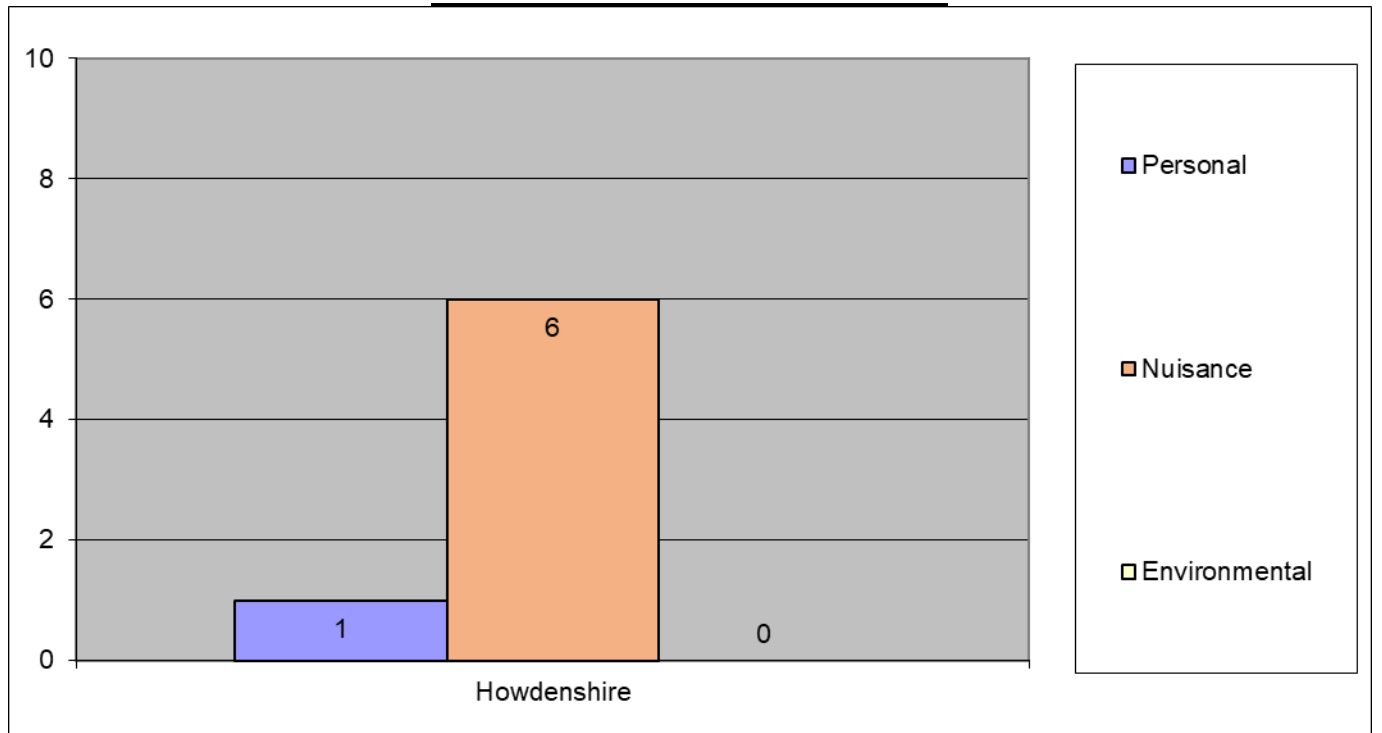

Calls for Service to the ASB Team

Howdenshire

Six month data represents 1 October 2022 to 31 March 2023

Breakdown by Ward

Interventions to Tackle ASB

*Court Orders include ASBOs, Criminal Behaviour Orders and Civil Injunctions

Calls for Service to the ASB Team

Howdenshire

Six month data represents 1 October 2022 to 31 March 2023

Neighbourhood Watch Groups and Community Projects